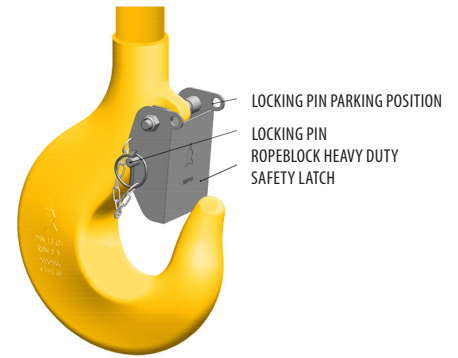

LATCHES

Single Hook	Ropeblock Standard Safety Latch	Ropeblock Standard Safety Latch incl. locking bracket	Ropeblock Heavy Duty Safety Latch	Dimensions (inch) O
1,6	64.1,6.E	on request	on request	1.57
2,5	64.2,5.E	on request	64.2,5.E.B	1.61
4	64.4.E	on request	64.4.E.B	1.93
5	64.5.E	64.5.E.F	64.5.E.B	2.17
6	64.6.E	64.6.E.F	64.6.E.B	2.32
8	64.8.E	64.8.E.F	64.8.E.B	2.72
10	64.10.E	64.10.E.F	64.10.E.B	2.99
12	64.12.E	64.12.E.F	64.12.E.B	3.31
16	64.16.E	64.16.E.F	64.16.E.B	3.82
20	64.20.E	64.20.E.F	64.20.E.B	4.33
25	64.25.E	64.25.E.F	64.25.E.B	5.20
32	64.32.E	64.32.E.F	64.32.E.B	5.39
40	64.40.E	64.40.E.F	64.40.E.B	6.57
50	64.50.E	64.50.E.F	64.50.E.B	7.40
63	64.63.E	64.63.E.F	64.63.E.B	8.07
80	64.80.E	on request	64.80.E.B	8.98
100	64.100.E	on request	64.100.E.B	11.42
125	64.125.E	on request	on request	290
160	on request	on request	on request	on request
200	on request	on request	on request	on request
250	on request	on request	on request	on request

Rams-horn Hook (form b)	Ropeblock Standard Safety Latch	Ropeblock Standard Safety Latch incl. locking bracket	Ropeblock Heavy Duty Safety Latch	Dimensions (inch) O
2,5	64.1,6.E	on request	on request	1.18
4	64.2,5.E	on request	64.2,5.E.B	1.22
5	64.4.E	64.5.D.F	64.4.E.B	1.50
6	64.5.E	64.6.D.F	64.5.E.B	1.89
8	64.6.E	64.8.D.F	64.6.E.B	1.85
10	64.8.E	64.10.D.F	64.8.E.B	2.24
12	64.10.E	64.12.D.F	64.10.E.B	2.36
16	64.12.E	64.16.D.F	64.12.E.B	2.48
20	64.16.E	64.20.D.F	64.16.E.B	2.87
25	64.20.E	64.25.D.F	64.20.E.B	3.43
32	64.25.E	64.32.D.F	64.25.E.B	4.25
40	64.32.E	64.40.D.F	64.32.E.B	4.41
50	64.40.E	64.50.D.F	64.40.E.B	5.12
63	64.50.E	64.63.D.F	64.50.E.B	5.75
80	64.63.E	64.80.D.F	64.63.E.B	6.54
100	64.80.E	64.100.D.F	64.80.E.B	7.48
125	64.100.E	on request	64.100.E.B	8.46
160	64.125.E	on request	on request	9.65
200	on request	on request	on request	on request
250	on request	on request	on request	on request

Ropeblock latches are zinc plated and are also available in stainless steel.

 SEE OUR WARNING & SAFETY INFORMATION ON PAGES 136 - 149