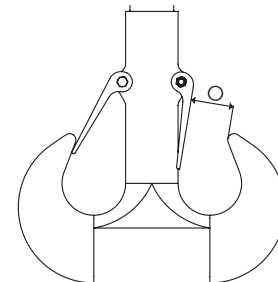

LATCHES

Single Hook	Ropeblock Standard Safety Latch	Ropeblock Standard Safety Latch incl. locking bracket	Ropeblock Heavy Duty Safety Latch	Dimensions (inch) O
1,6	64.1,6.E	on request	on request	1.57
2,5	64.2,5.E	on request	64.2,5.E.B	1.61
4	64.4.E	on request	64.4.E.B	1.93
5	64.5.E	64.5.E.F	64.5.E.B	2.17
6	64.6.E	64.6.E.F	64.6.E.B	2.32
8	64.8.E	64.8.E.F	64.8.E.B	2.72
10	64.10.E	64.10.E.F	64.10.E.B	2.99
12	64.12.E	64.12.E.F	64.12.E.B	3.31
16	64.16.E	64.16.E.F	64.16.E.B	3.82
20	64.20.E	64.20.E.F	64.20.E.B	4.33
25	64.25.E	64.25.E.F	64.25.E.B	5.20
32	64.32.E	64.32.E.F	64.32.E.B	5.39
40	64.40.E	64.40.E.F	64.40.E.B	6.57
50	64.50.E	64.50.E.F	64.50.E.B	7.40
63	64.63.E	64.63.E.F	64.63.E.B	8.07
80	64.80.E	on request	64.80.E.B	8.98
100	64.100.E	on request	64.100.E.B	11.42
125	64.125.E	on request	on request	290
160	on request	on request	on request	on request
200	on request	on request	on request	on request
250	on request	on request	on request	on request

Rams-horn Hook (form b)	Ropeblock Standard Safety Latch	Ropeblock Standard Safety Latch incl. locking bracket	Ropeblock Heavy Duty Safety Latch	Dimensions (inch) O
2,5	64.1,6.E	on request	on request	1.18
4	64.2,5.E	on request	64.2,5.E.B	1.22
5	64.4.E	64.5.D.F	64.4.E.B	1.50
6	64.5.E	64.6.D.F	64.5.E.B	1.89
8	64.6.E	64.8.D.F	64.6.E.B	1.85
10	64.8.E	64.10.D.F	64.8.E.B	2.24
12	64.10.E	64.12.D.F	64.10.E.B	2.36
16	64.12.E	64.16.D.F	64.12.E.B	2.48
20	64.16.E	64.20.D.F	64.16.E.B	2.87
25	64.20.E	64.25.D.F	64.20.E.B	3.43
32	64.25.E	64.32.D.F	64.25.E.B	4.25
40	64.32.E	64.40.D.F	64.32.E.B	4.41
50	64.40.E	64.50.D.F	64.40.E.B	5.12
63	64.50.E	64.63.D.F	64.50.E.B	5.75
80	64.63.E	64.80.D.F	64.63.E.B	6.54
100	64.80.E	64.100.D.F	64.80.E.B	7.48
125	64.100.E	on request	64.100.E.B	8.46
160	64.125.E	on request	on request	9.65
200	on request	on request	on request	on request
250	on request	on request	on request	on request