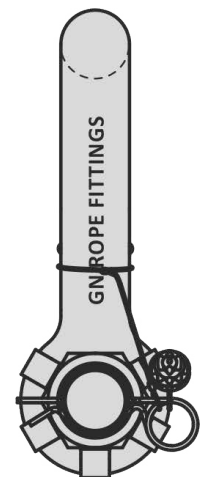

Material : Alloy steel
 Finish : Painted
 Temperature range : -20°C up to +200°C
 Standard certification : Certificate of Conformity
 3.1 material certificate EN 10204

Non-standard sizes or custom products available on request
 Suitable on all our type dee, bow and wide body shackles

Dimensions according the datasheet of the shackles

Special sizes on request

Also available with: Guidance tube

T-bar

Without nut

Double monkeyfist