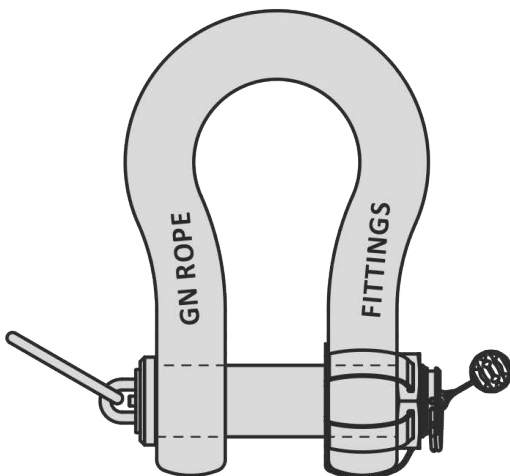

Material : Alloy steel
 Finish : Painted
 Temperature range : -20°C up to +200°C
 Standard certification : Certificate of Conformity
 3.1 material certificate EN 10204

Non-standard sizes or custom products available on request
 Suitable on all our type dee, bow and wide body shackles

Dimensions according the datasheet of the shackles

Special sizes on request

Also available with: Guidance tube

T-bar

Without nut

Double monkeyfist