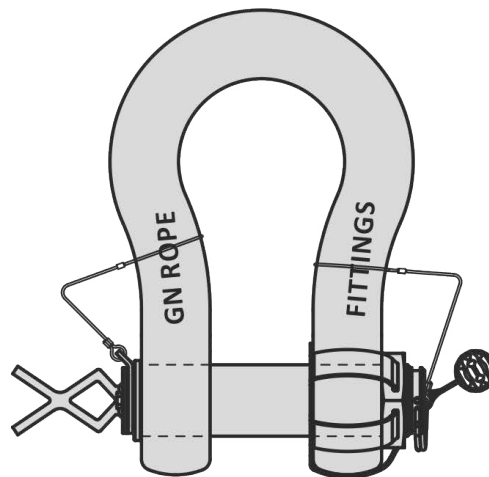

Material : Alloy steel
 Finish : Painted
 Temperature range : -20°C up to +200°C
 Standard certification : Certificate of Conformity
 3.1 material certificate EN 10204

Non-standard sizes or custom products available on request
 Suitable on all our type dee, bow and wide body shackles

Dimensions according the datasheet of the shackles

Special sizes on request

Also available with: Guidance tube

T-bar

Without nut

Double monkeyfist