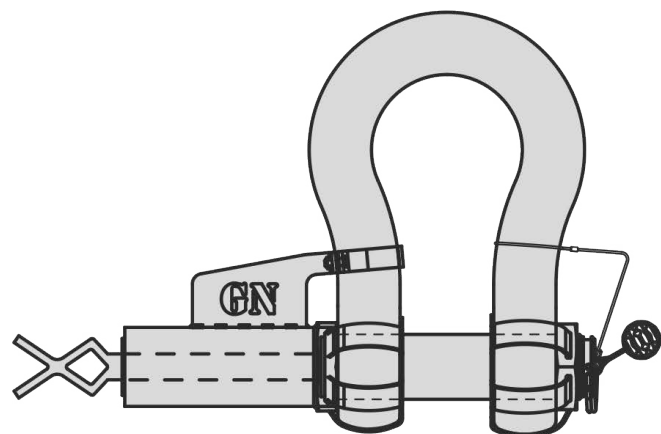

Material : Alloy steel
 Finish : Painted
 Temperature range : -20°C up to +200°C
 Standard certification : Certificate of Conformity
 3.1 material certificate EN 10204

Non-standard sizes or custom products available on request
 Suitable on all our type dee, bow and wide body shackles

Dimensions according the datasheet of the shackles

Special sizes on request

Also available with: Guidance tube

T-bar

Without nut

Double monkeyfist