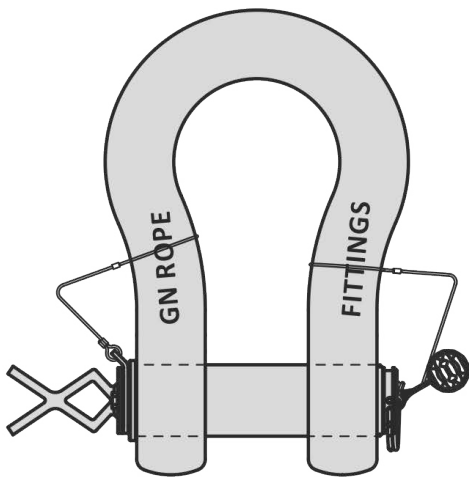

Material : Alloy steel
 Finish : Painted
 Temperature range : -20°C up to +200°C
 Standard certification : Certificate of Conformity
 3.1 material certificate EN 10204

Non-standard sizes or custom products available on request
 Suitable on all our type dee, bow and wide body shackles

Dimensions according the datasheet of the shackles

Special sizes on request

Also available with: Guidance tube

T-bar

Without nut

Double monkeyfist