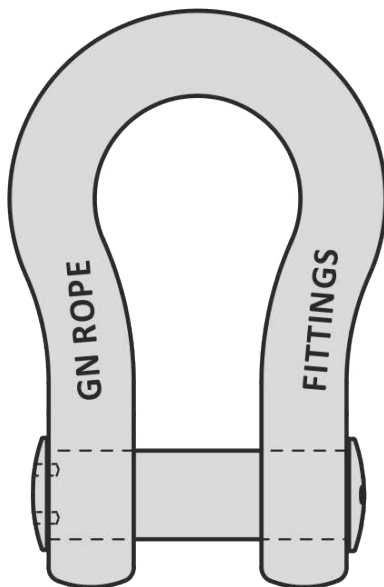

Material : Alloy steel
Finish : Painted
Temperature range : -20°C up to +200°C
Standard certification : Certificate of Conformity
3.1 material certificate EN 10204

Non-standard sizes or custom products available on request
Suitable on all our type dee, bow and wide body shackles

Dimensions according the datasheet of the shackles

Special sizes on request