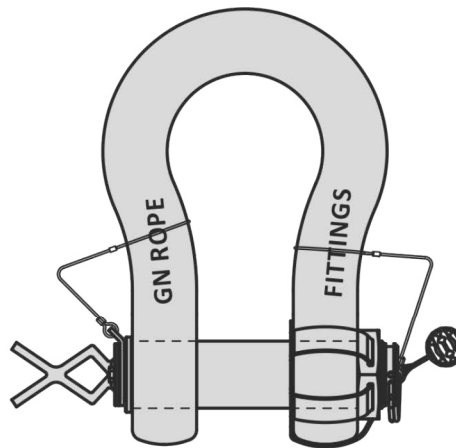

Material : Alloy steel
 Finish : Painted
 Temperature range : -20°C up to +200°C
 Standard certification : Certificate of Conformity
 3.1 material certificate EN 10204

Non-standard sizes or custom products available on request
Suitable on all our type dee, bow and wide body shackles

GENERAL

SHACKLES

THIMBLES

SOCKETS

LINKS

SWIVELS

HOOKS

MOORING

OTHERS

Dimensions according the datasheet of the shackles

Special sizes on request

Also available with: Guidance tube

T-bar

Without nut

Double monkeyfist