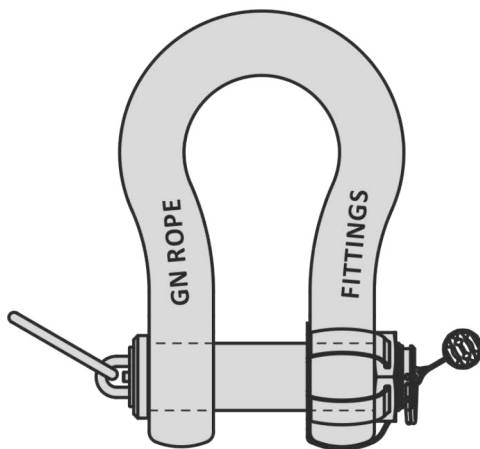

Material : Alloy steel
 Finish : Painted
 Temperature range : -20°C up to +200°C
 Standard certification : Certificate of Conformity
 3.1 material certificate EN 10204

Non-standard sizes or custom products available on request
Suitable on all our type dee, bow and wide body shackles

GENERAL

SHACKLES

THIMBLES

SOCKETS

LINKS

SWIVELS

HOOKS

MOORING

OTHERS

Dimensions according the datasheet of the shackles

Special sizes on request

Also available with: Guidance tube

T-bar

Without nut

Double monkeyfist