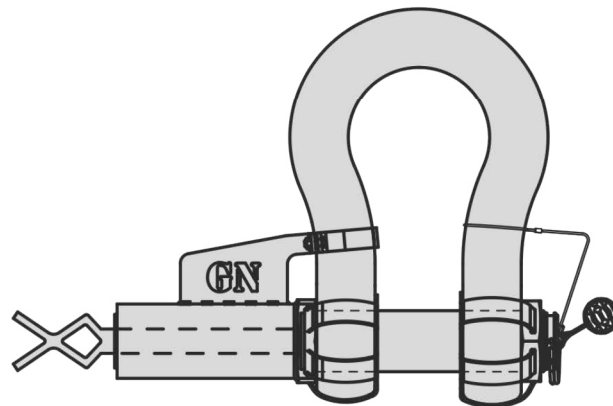

Material : Alloy steel
 Finish : Painted
 Temperature range : -20°C up to +200°C
 Standard certification : Certificate of Conformity
 3.1 material certificate EN 10204

Non-standard sizes or custom products available on request
Suitable on all our type dee, bow and wide body shackles

OTHERS

Dimensions according the datasheet of the shackles

Special sizes on request

Also available with: Guidance tube

T-bar

Without nut

Double monkeyfist