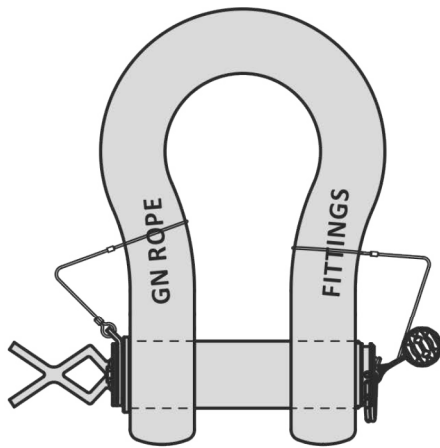

Material : Alloy steel
 Finish : Painted
 Temperature range : -20°C up to +200°C
 Standard certification : Certificate of Conformity
 3.1 material certificate EN 10204

Non-standard sizes or custom products available on request
Suitable on all our type dee, bow and wide body shackles

GENERAL

SHACKLES

THIMBLES

SOCKETS

LINKS

SWIVELS

HOOKS

MOORING

OTHERS

Dimensions according the datasheet of the shackles

Special sizes on request

Also available with: Guidance tube

T-bar

Without nut

Double monkeyfist