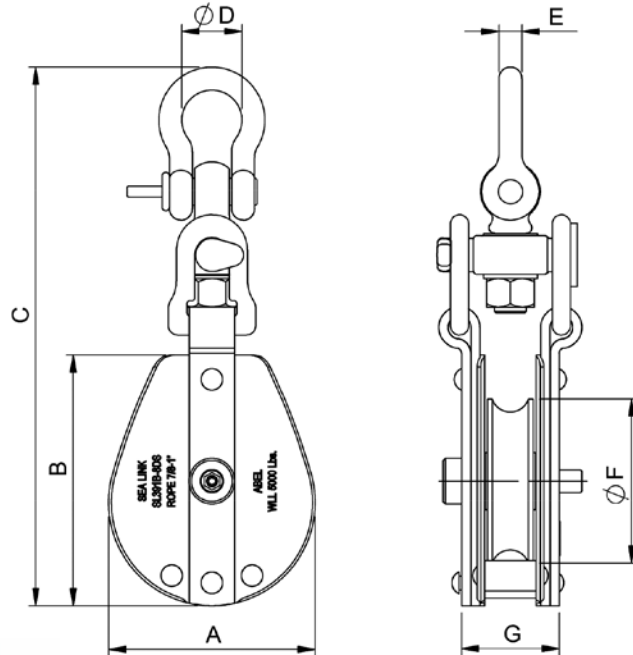

391 Series Steel Shell Snatch Blocks

Swivel Eye W/Shackle (DS)

Oblong Swivel Eye (OS)

Swivel Hook (SH)

Model Nr.	WLL Lbs	Rope ØR	Dimensions							Weight (lbs)		
			A	B	C	ØD	E	ØF	G	DS Swivel Eye w/ Shackle	OS Oblong Swivel Eye	SH Swivel Hook
SL391B-4	1200	5/8 - 3/4	3.0	4.0	8.9	1.0	0.37	2.5	1.9	3.8	3.8	3.8
SL391B-6	3000	3/4 - 7/8	4.0	4.9	11.8	1.3	0.5	3.0	2.2	8	8	8
SL391B-8	5000	7/8 - 1	5.6	6.9	15.0	1.7	0.62	4.5	2.7	14	14	14
SL391B-10	8000	1 - 1 1/4	6.8	8.8	18.1	2.0	0.75	5.8	3.1	28	28	28
SL391B-12	10000	1 1/4 - 1 1/2	8.8	10.3	20.9	2.3	0.87	6.8	3.9	35	35	35
SL391B-14	12000	1 1/2 - 1 3/4	9.0	11.9	23.8	2.7	1	8.0	4.3	46	46	46
SL391B-16	16000	1 3/4 - 2	10.2	13.4	26.4	2.9	1.12	9.0	4.6	62	62	62

- Blocks built to 4:1 Design Factor.
- Blocks made with Bronze Bushed sheaves to SAE40 specifications.
- Available with self-lubricating graphite bronze sheave bushing per ASTM B438.
- All accessories are forged.
- Dimensions shown represent current models and are subject to change.
- Blocks shown are standard models.
- Custom models available upon request.