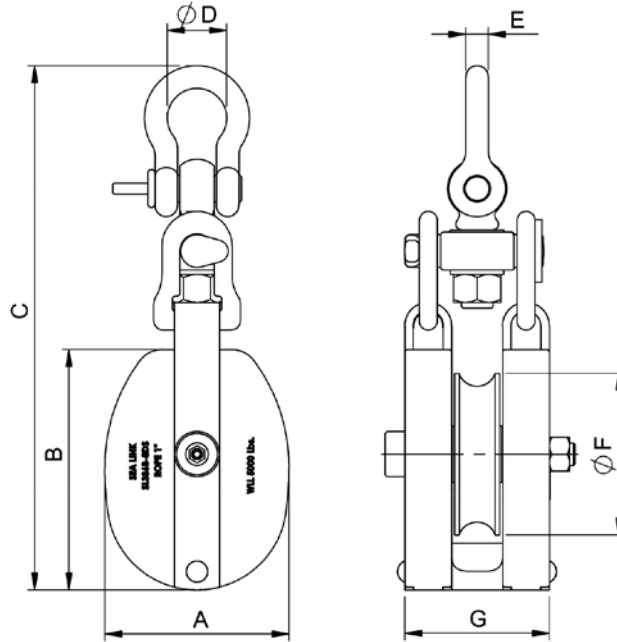

386 Series Wood Shell Snatch Blocks

Swivel Eye w/Shackle (DS)

Oblong Swivel Eye (OS)

Swivel Hook (SH)

| Model Nr. | WLL Lbs | Rope ØR | Dimensions | | | | | | | Weight (lbs) | | |
|-----------|------------|---------------|--------------------------|----------------------|-------------|-----|------|------|-----|--------------|-----|-----|
| | | | | | | | | | | DS | OS | SH |
| | | | Swivel Eye w/ Shackle | Oblong Swivel Eye | Swivel Hook | | | | | | | |
| SL386B-4 | 1200 | 5/8 - 3/4 | 3.0 | 3.9 | 8.9 | 1.0 | 0.37 | 2.5 | 2.8 | 3.4 | 3.4 | 3.4 |
| SL386B-6 | 3000 | 3/4 - 7/8 | 3.6 | 4.6 | 10.9 | 1.3 | 0.5 | 3.0 | 3.1 | 7 | 7 | 7 |
| SL386B-8 | 5000 | 7/8 - 1 | 5.1 | 6.7 | 14.6 | 1.7 | 0.62 | 4.5 | 4.0 | 12 | 12 | 12 |
| SL386B-10 | 8000 | 1 - 1 1/4 | 6.6 | 8.4 | 17.7 | 2.0 | 0.74 | 5.8 | 4.9 | 22 | 22 | 22 |
| SL386B-12 | 10000 | 1 1/4 - 1 1/2 | 8.0 | 9.9 | 20.7 | 2.3 | 0.87 | 6.8 | 5.6 | 35 | 35 | 35 |
| SL386B-14 | 12000 | 1 1/2 - 1 3/4 | 8.9 | 11.3 | 23.1 | 2.7 | 1 | 8.0 | 6.5 | 50 | 50 | 50 |
| SL386B-16 | 16000 | 1 3/4 - 2 | 9.9 | 12.6 | 26.3 | 2.9 | 1.12 | 9.0 | 6.7 | 73 | 73 | 73 |
| SL386B-22 | 22000 | 3 | 13.0 | 17.4 | 32.1 | 3.2 | 1.25 | 11.8 | 9.3 | 139 | 139 | 139 |

- Blocks built to 4:1 Design Factor.
- Blocks made with Bronze Bushed sheaves to SAE40 specifications.
- Available with self-lubricating graphite bronze sheave bushing per ASTM B438.
- All accessories are forged.
- Blocks made with Santa Maria Hardwood, which has properties that are favorable for use in wood shell blocks.
- Dimensions shown represent current models and are subject to change.
- Blocks shown are standard models.
- Custom models available upon request.